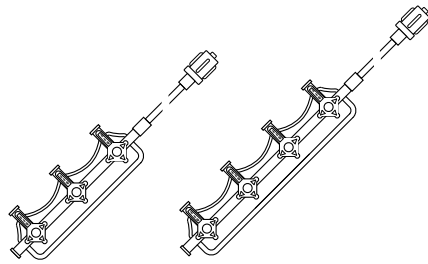

## 500 PSI (34 BAR)

2 Port Half Body	3 Port Half Body	4 Port Half Body	3 Port Block Body	2 Port Block Body
---------------------	---------------------	---------------------	----------------------	----------------------

ON Handles

OFF Handles

360/ON Handles

**503HN-RX**

**502HF-RX**

**503HF-RX**

**504HF-RX**

**503BF-RX**

## Manifolds with Left Port Orientation

6" (15cm) tubing extension and rotating luer.

**500 PSI (34 BAR)**

3 Port  
Block Body

4 Port  
Block Body

ON Handles  
OFF Handles

**503BN-LX**

**504BF-LX**