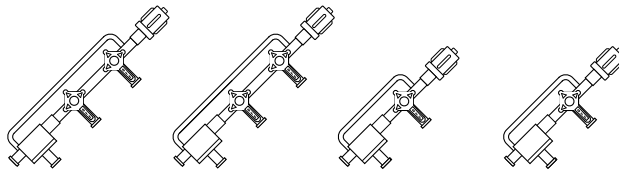

## Manifolds with Left Port Orientation

6" (15cm) tubing extension and rotating luer.

**500 PSI (34 BAR)**

3 Port  
Block Body

4 Port  
Block Body

ON Handles  
OFF Handles

**503BN-LX**

**504BF-LX**

## Devos™ Manifolds with Check Relief Valve, Right Port Orientation and Rotating Luer

**200 PSI (14 BAR)**

3 Port  
Half Body

3 Port  
Half Body

2 Port  
Half Body

2 Port  
Half Body

OFF Handles  
360/OFF Handles