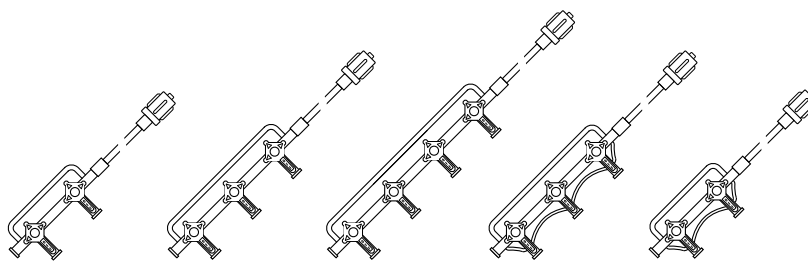

## 500 PSI (34 BAR)

2 Port Half Body	3 Port Half Body	4 Port Half Body	2 Port Block Body	3 Port Block Body	4 Port Block Body	5 Port Block Body
---------------------	---------------------	---------------------	----------------------	----------------------	----------------------	----------------------

ON Handles

OFF Handles

360/ON Handles

**504HN-F**

**503BF-F**

**503BN-FT**

# Manifolds with Right Port Orientation

6" (15cm) tubing extension and rotating luer.